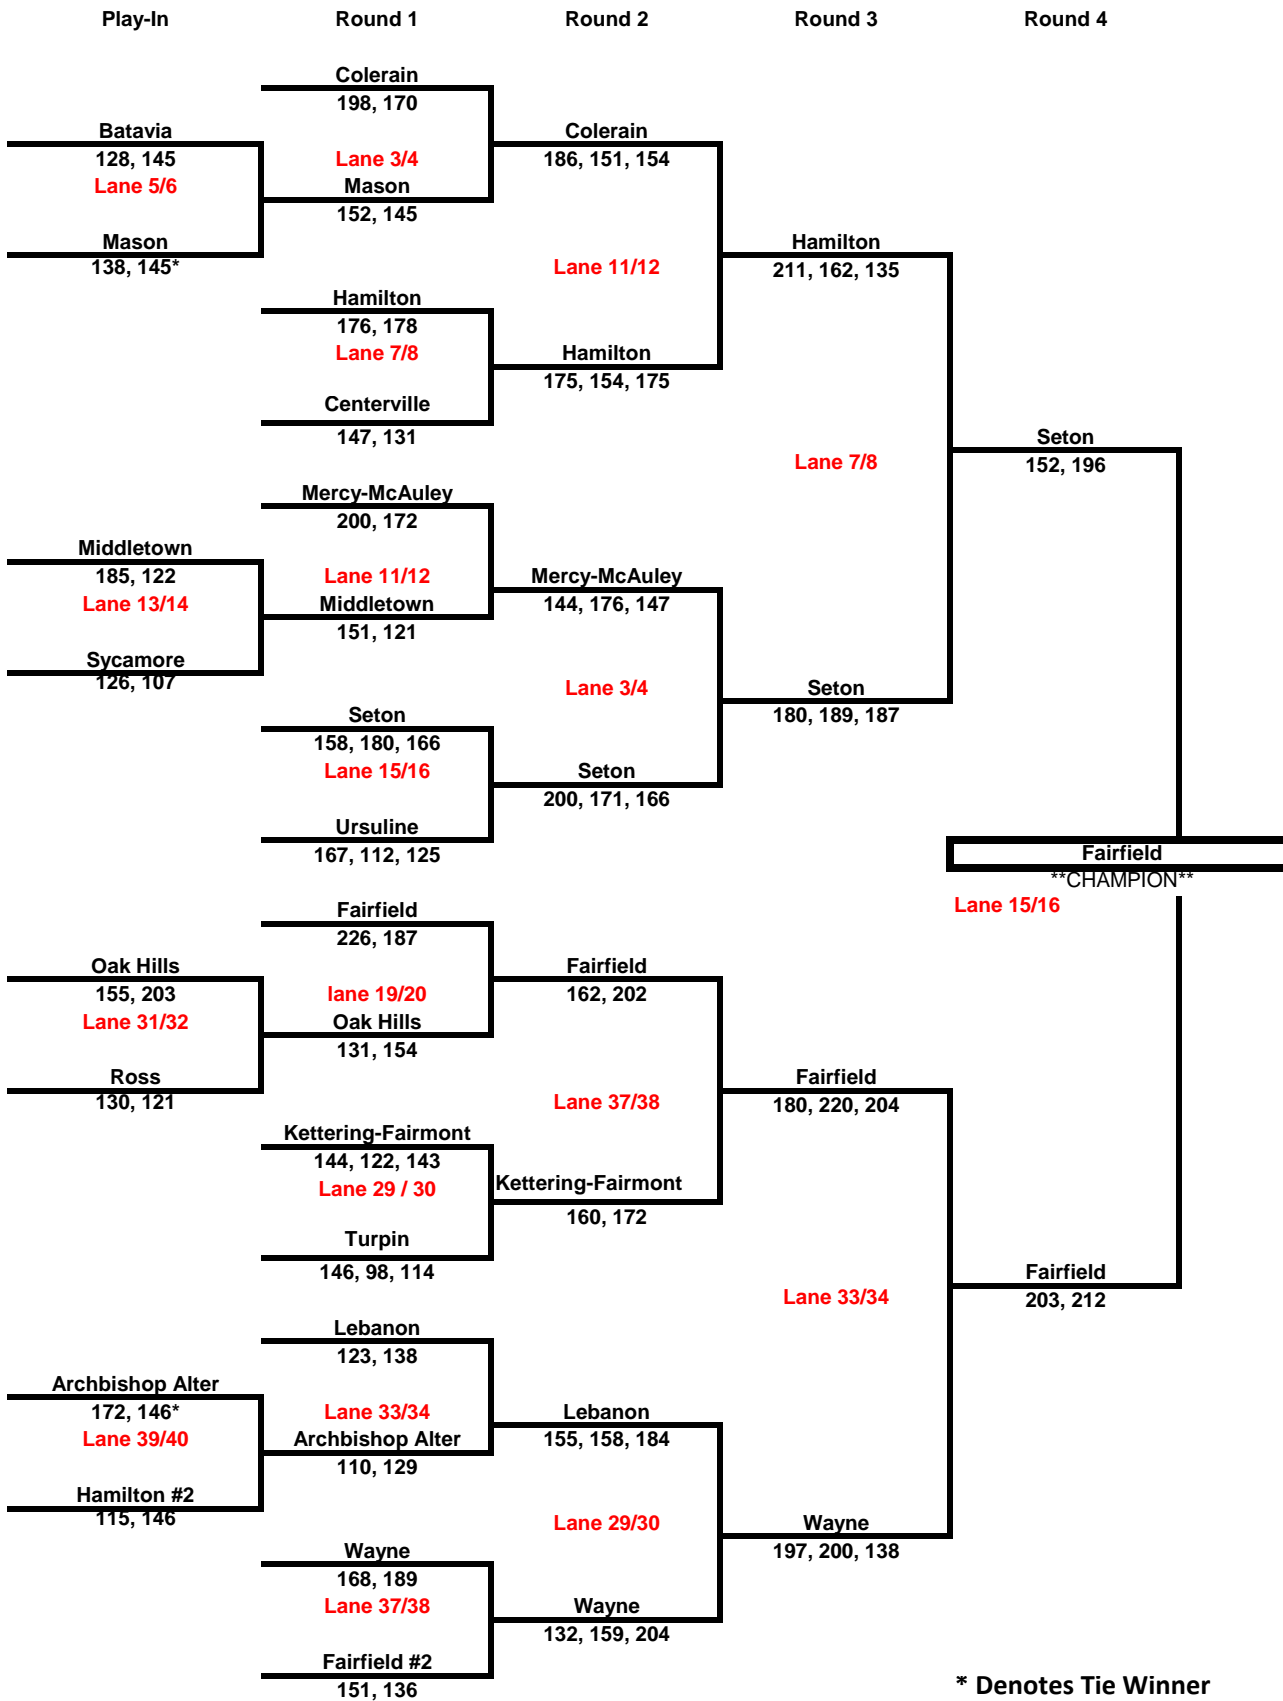

113	Maribeth Milliman	Hamilton #2		88	88
114	Sub 1	Ross	0	80	80
115	Catie Clark	Sycamore	66		66
116	Eden Kadosh	Sycamore		61	61

Back To School Bash - GIRLS

* Denotes Tie Winner